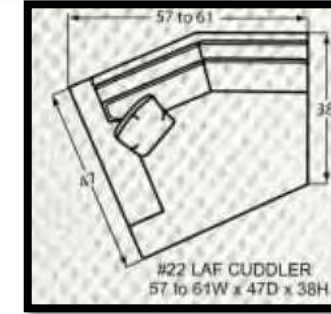

SECTIONAL PIECES