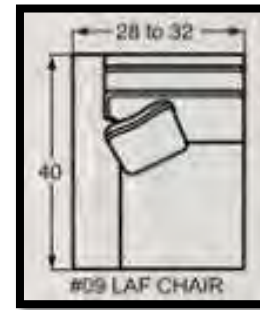

SECTIONAL PIECES