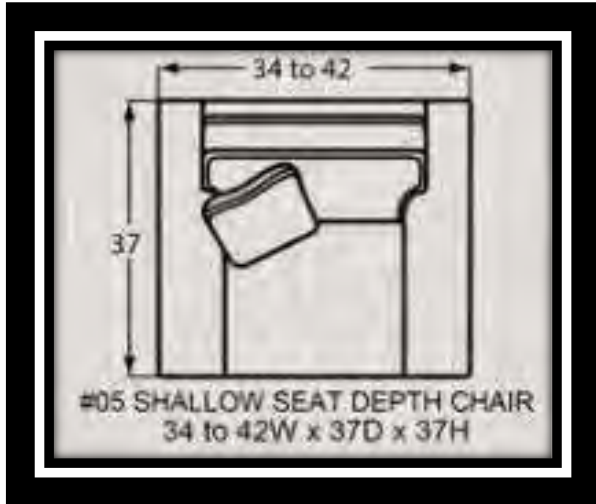

## NAIL HEAD FINISH OPTIONS

(IF NOT SPECIFIED, LIGHT BRASS IS THE STANDARD NAIL FINISH)

#10 CHAIR  
34 to 42W x 40D x 37H

#00 OTTOMAN  
33W x 25D x 19H

#05 SHALLOW SEAT DEPTH CHAIR  
34 to 42W x 37D x 37H