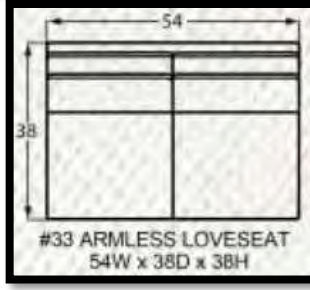

SECTIONAL PIECES