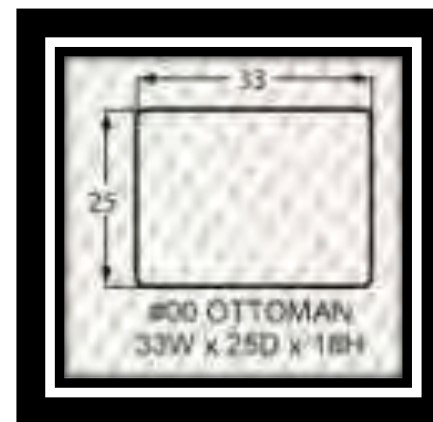

C
H
A
I
R
S

&

O
T
T
O
M
A
N
S