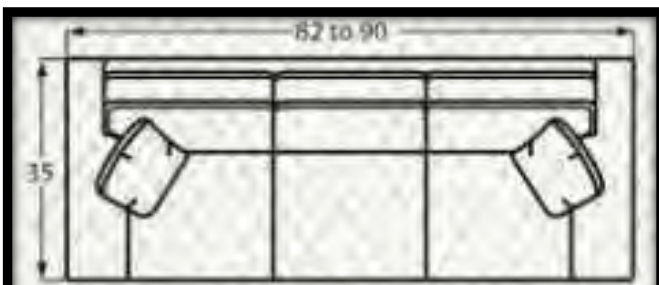

## NAIL HEAD FINISH OPTIONS

(IF NOT SPECIFIED, LIGHT BRASS IS THE STANDARD NAIL FINISH)

C  
H  
A  
I  
R  
S  
  
&  
  
O  
T  
T  
O  
M  
A  
N  
S

#40 SHALLOW SEAT DEPTH 3-SEAT SOFA  
82 to 90W x 35D x 38H