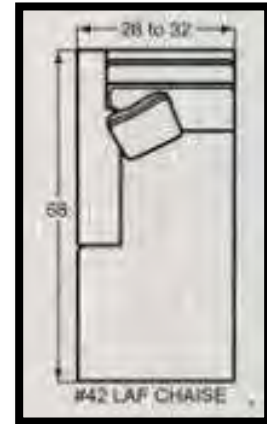

SECTIONAL PIECES