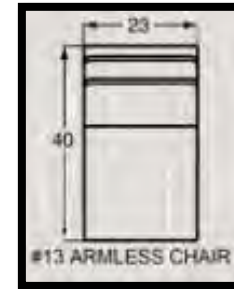

SECTIONAL PIECES