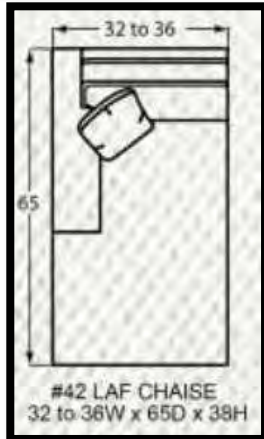

SECTIONAL PIECES