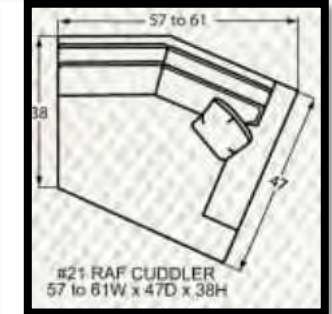

SECTIONAL PIECES