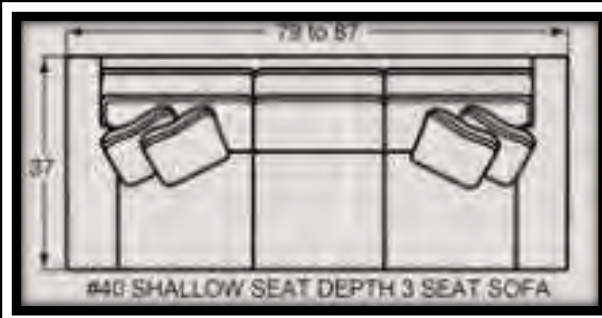

SOFAS & LOVESEATS

SOFAS AVAILABLE IN
QUEEN AND FULL
SLEEPER OPTIONS