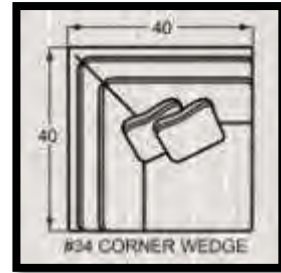

SECTIONAL PIECES