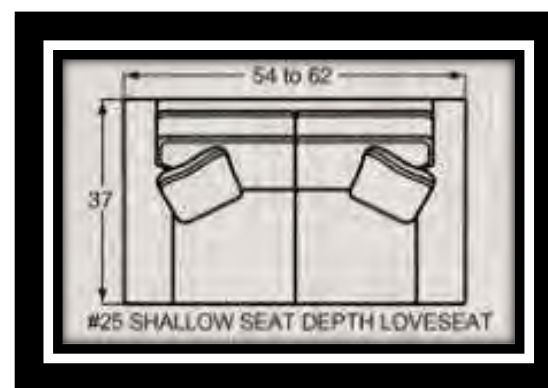

SOFAS & LOVESEATS

SOFAS AVAILABLE IN
QUEEN AND FULL
SLEEPER OPTIONS