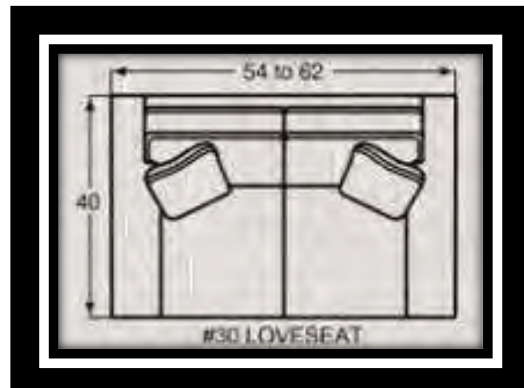

SOFAS & LOVESEATS

SOFAS AVAILABLE IN
QUEEN AND FULL
SLEEPER OPTIONS