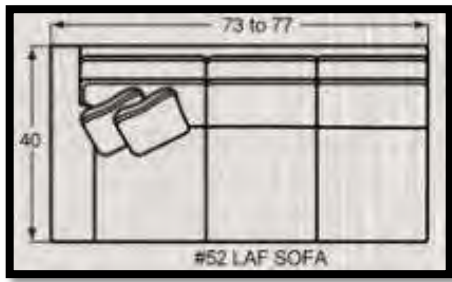

SECTIONAL PIECES