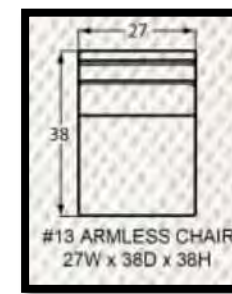

SECTIONAL PIECES