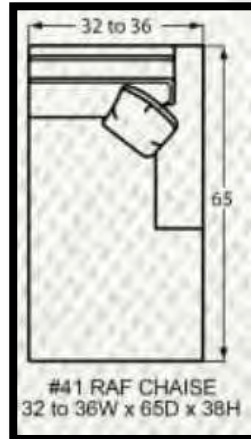

SECTIONAL PIECES