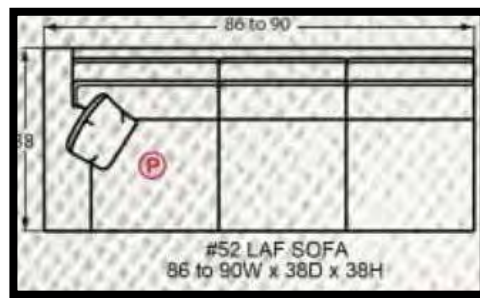

SECTIONAL PIECES