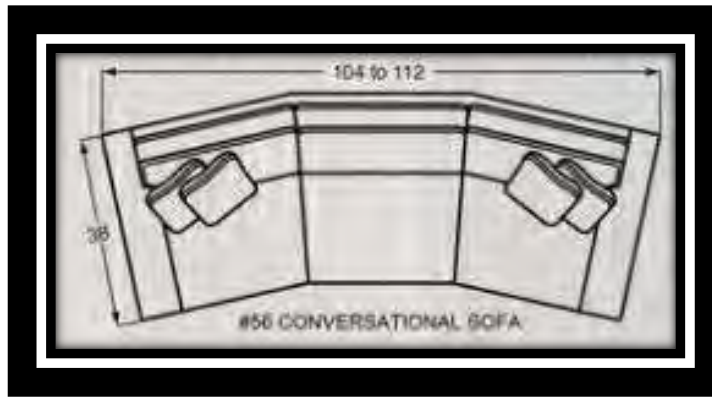

SOFAS & LOVESEATS

SOFAS AVAILABLE IN
QUEEN AND FULL
SLEEPER OPTIONS