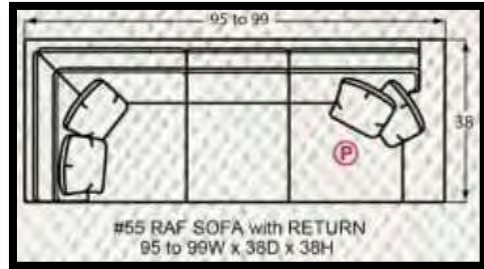

SECTIONAL PIECES