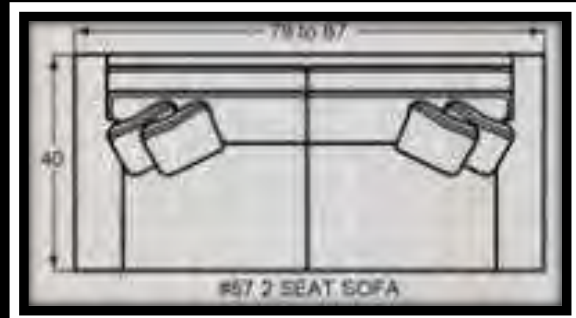

SOFAS & LOVESEATS

SOFAS AVAILABLE IN
QUEEN AND FULL
SLEEPER OPTIONS