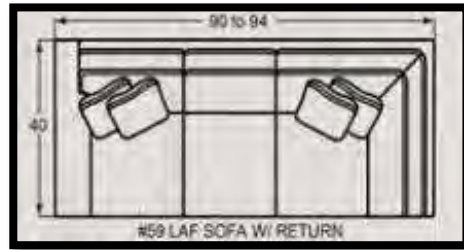

SECTIONAL PIECES