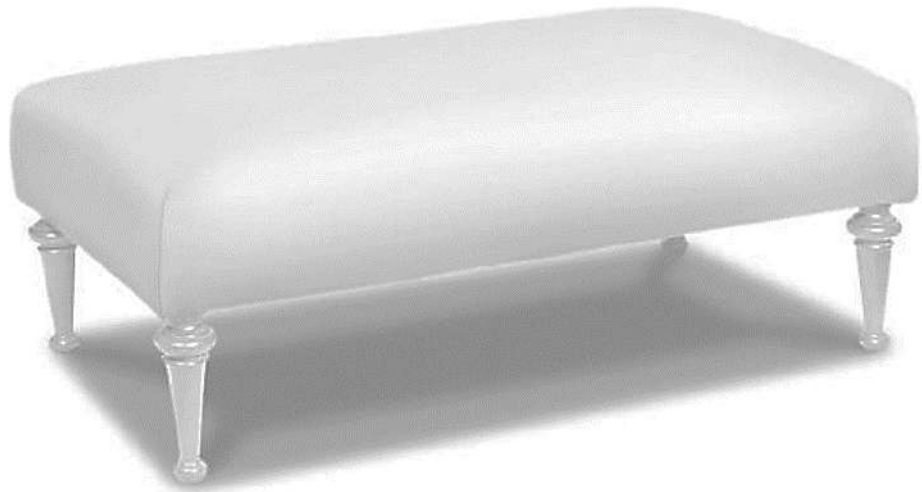

FRENCH BROAD

Width 50" Depth 28" Height 19"

0397 | 0899