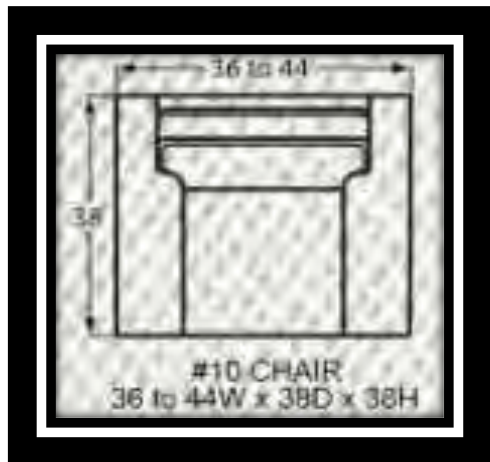

## NAIL HEAD FINISH OPTIONS

(IF NOT SPECIFIED, LIGHT BRASS IS THE STANDARD NAIL FINISH)

C  
H  
A  
I  
R  
S  
  
&  
  
O  
T  
T  
O  
M  
A  
N  
S

#40 SHALLOW SEAT DEPTH 3-SEAT SOFA  
82 to 90W x 35D x 38H