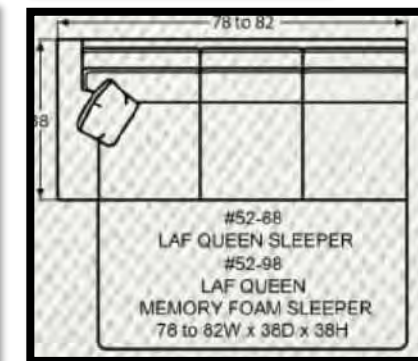

SECTIONAL PIECES