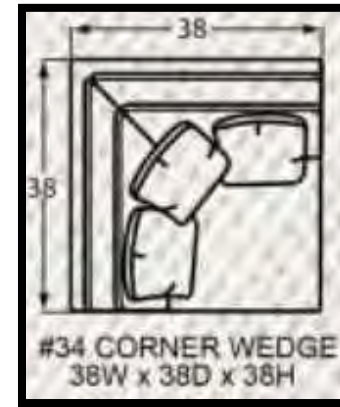

SECTIONAL PIECES