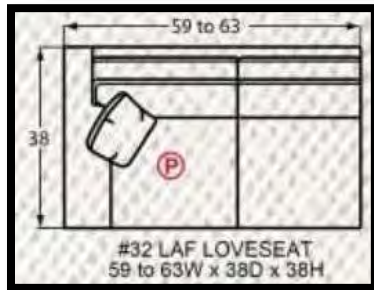

SECTIONAL PIECES