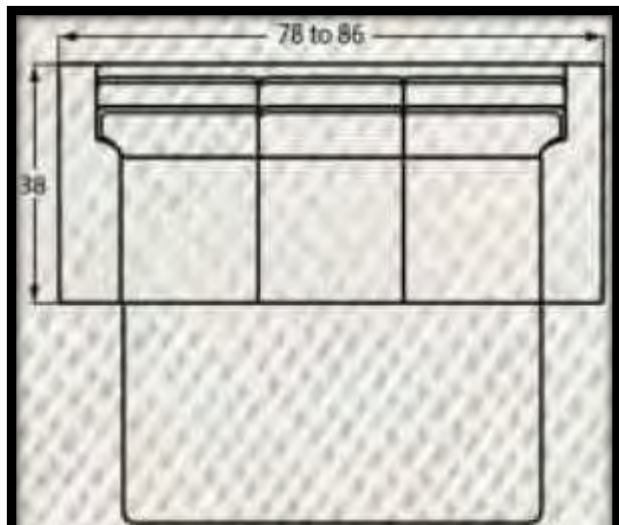

#50-68
3 SEAT QUEEN SLEEPER
#50-98
MEMORY FOAM QUEEN SLEEPER
78 to 86W x 38D x 38H