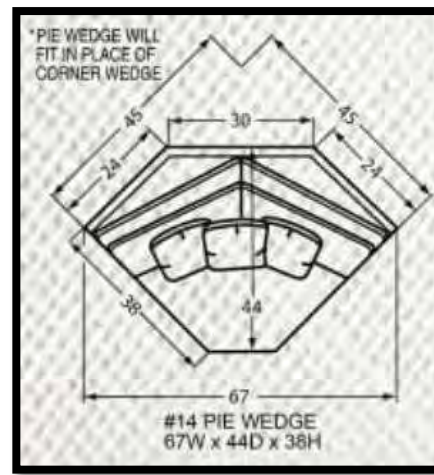

SECTIONAL PIECES