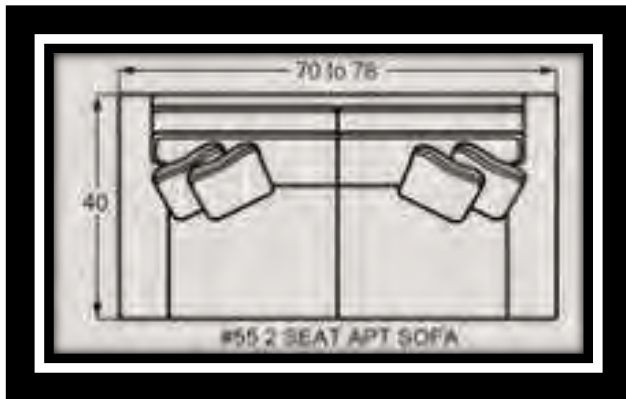

SOFAS & LOVESEATS

SOFAS AVAILABLE IN
QUEEN AND FULL
SLEEPER OPTIONS