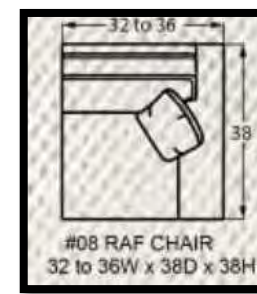

SECTIONAL PIECES