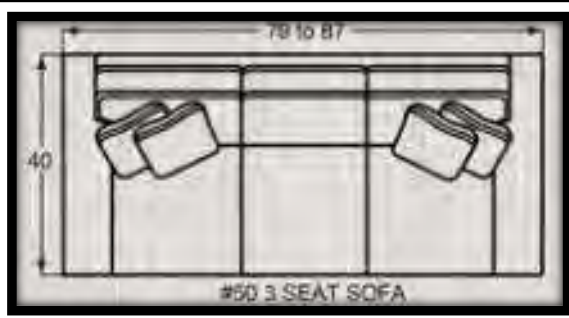

SOFAS & LOVESEATS

SOFAS AVAILABLE IN
QUEEN AND FULL
SLEEPER OPTIONS