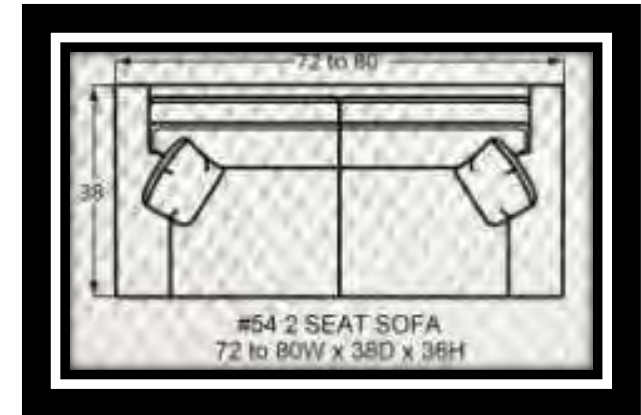

SOFAS & LOVESEATS