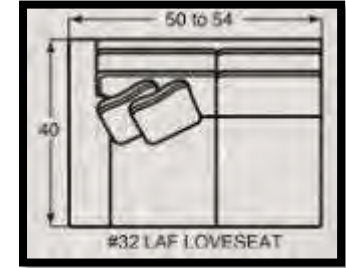

SECTIONAL PIECES