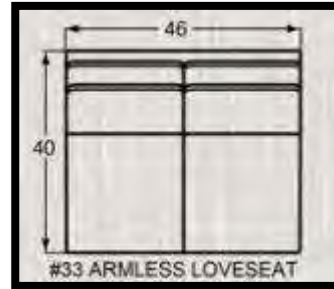

SECTIONAL PIECES