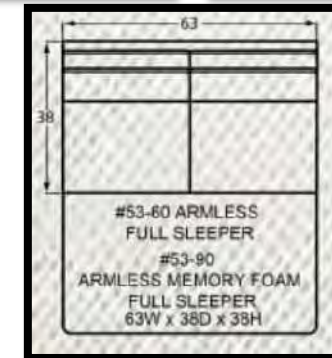

SECTIONAL PIECES