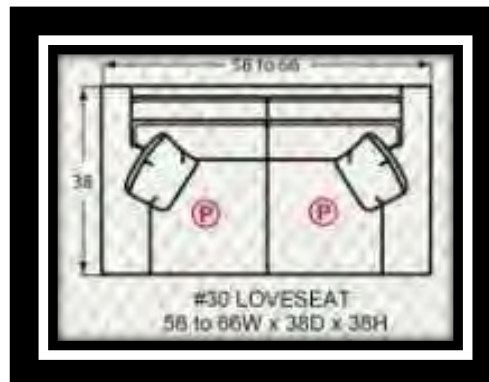

SOFAS & LOVESEATS