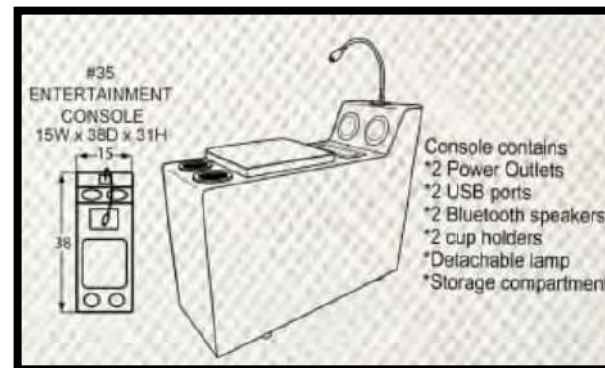

SECTIONAL PIECES