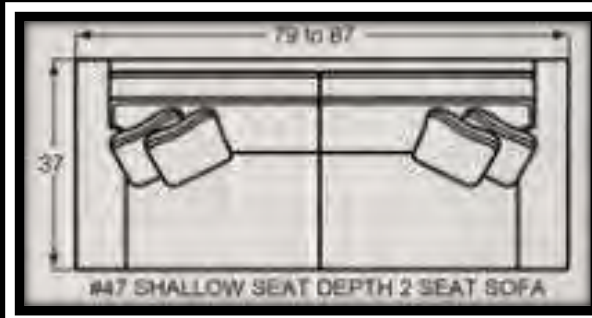

SOFAS & LOVESEATS

SOFAS AVAILABLE IN
QUEEN AND FULL
SLEEPER OPTIONS