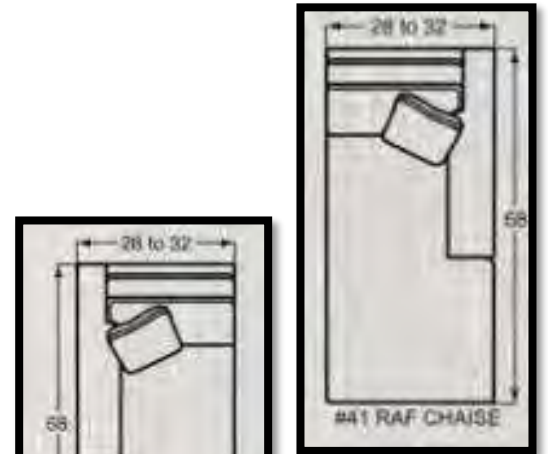

SECTIONAL PIECES