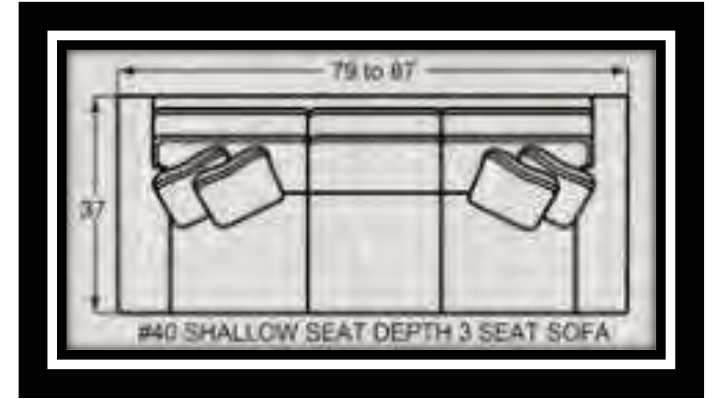

SOFAS & LOVESEATS

SOFAS AVAILABLE IN
QUEEN AND FULL
SLEEPER OPTIONS