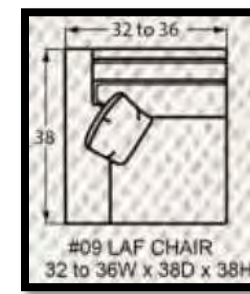

SECTIONAL PIECES