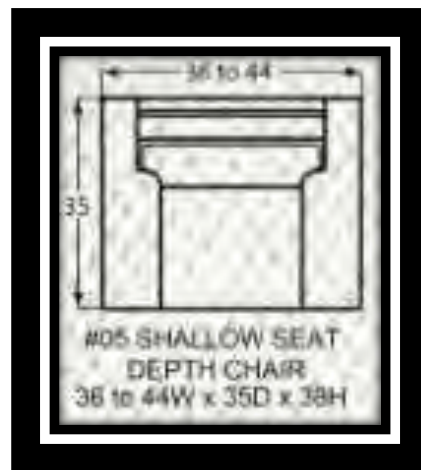

## NAIL HEAD FINISH OPTIONS

(IF NOT SPECIFIED, LIGHT BRASS IS THE STANDARD NAIL FINISH)

C  
H  
A  
I  
R  
S  
  
&  
  
O  
T  
T  
O  
M  
A  
N  
S

#40 SHALLOW SEAT DEPTH 3-SEAT SOFA  
82 to 90W x 35D x 38H