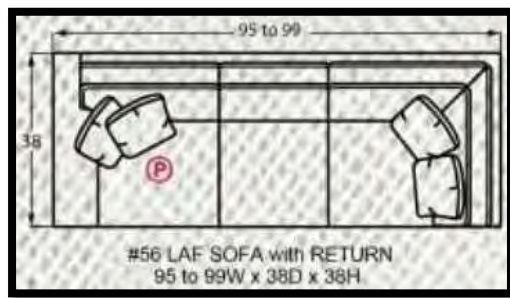

SECTIONAL PIECES