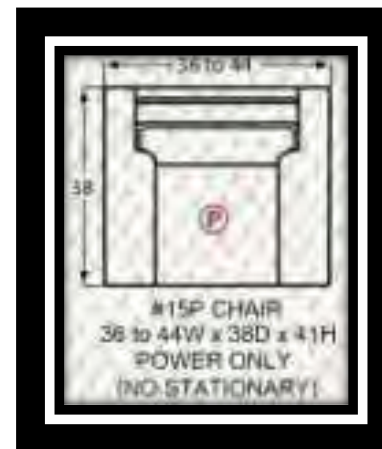

C
H
A
I
R
S

&

O
T
T
O
M
A
N
S