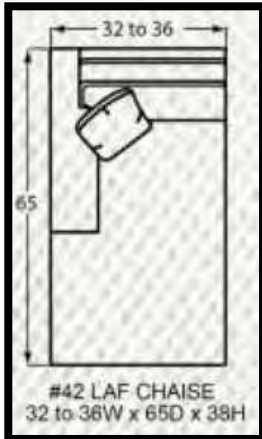

SECTIONAL PIECES