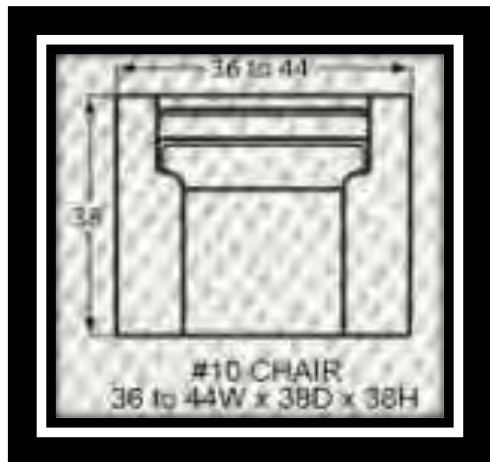

C
H
A
I
R
S

&

O
T
T
O
M
A
N
S