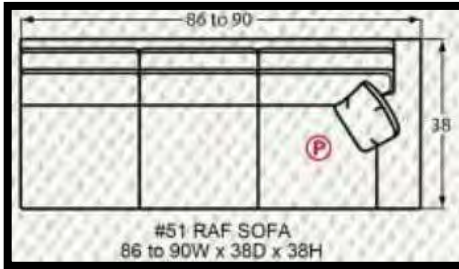

SECTIONAL PIECES