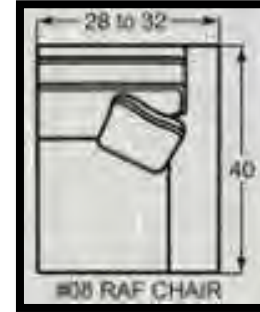

SECTIONAL PIECES