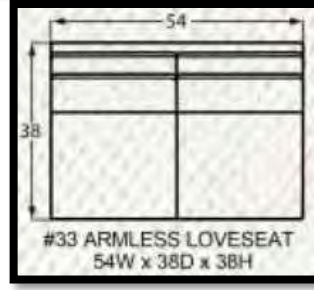

SECTIONAL PIECES