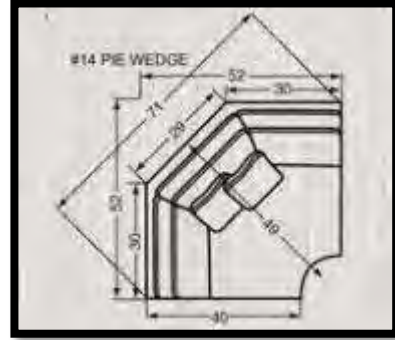

SECTIONAL PIECES