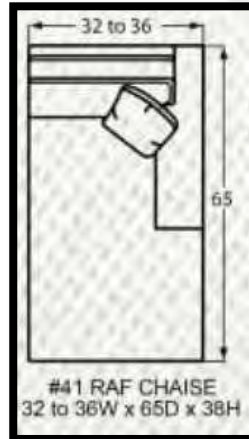

SECTIONAL PIECES