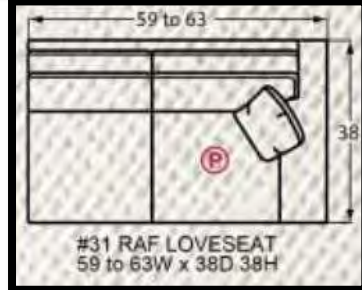

SECTIONAL PIECES